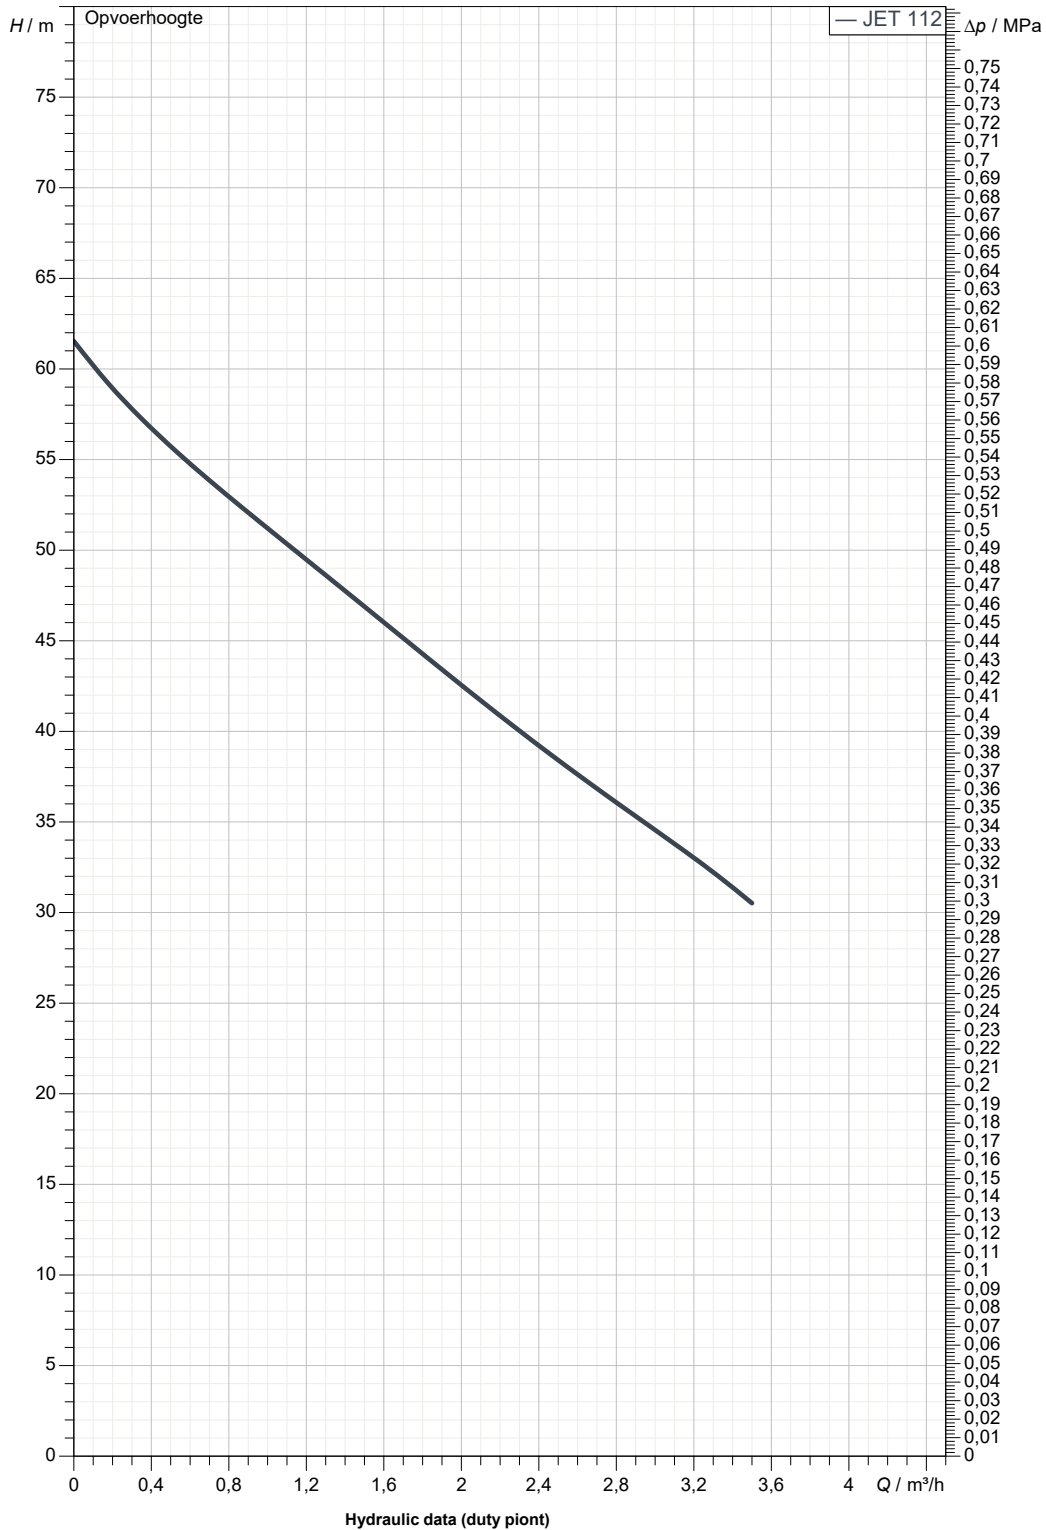

PERFORMANCE CURVES

2023-08-24

Pagina 2 / 3

DAB PUMPS S.p.A.
Via Marco Polo, 14 - 35035 Mestrino (PD), Italy
Tel. +39 049 5125000 - Fax +39 049 5125950
www.dabpumps.com

Receiver

From

Company
Reference
Address
Phone
Fax
E-mail

JET 112 T IE3

Curve tolerance according to ISO 9906

Suction side
1" G
0,6 MPa

Discharge side
1" G
0,6 MPa

Flow :

Head :

Rated speed:
2.750 1/min

MAIN_PROJECT_TITLE

Receiver

From

Company
Reference
Address
Phone
Fax
E-mail

JET 112 T IE3

Dimensions in mm

Pump connection

1	A	430	1 Ø	9			
2	A1	425					
3	B	178					Suction
4	C	108					1" G
5	DNA	1" G					0,6 MPa
6	DNM	1" G					
7	E	192					Discharge
8	F	14					1" G
9	G	111					0,6 MPa
10	H	203					
11	H3	144					