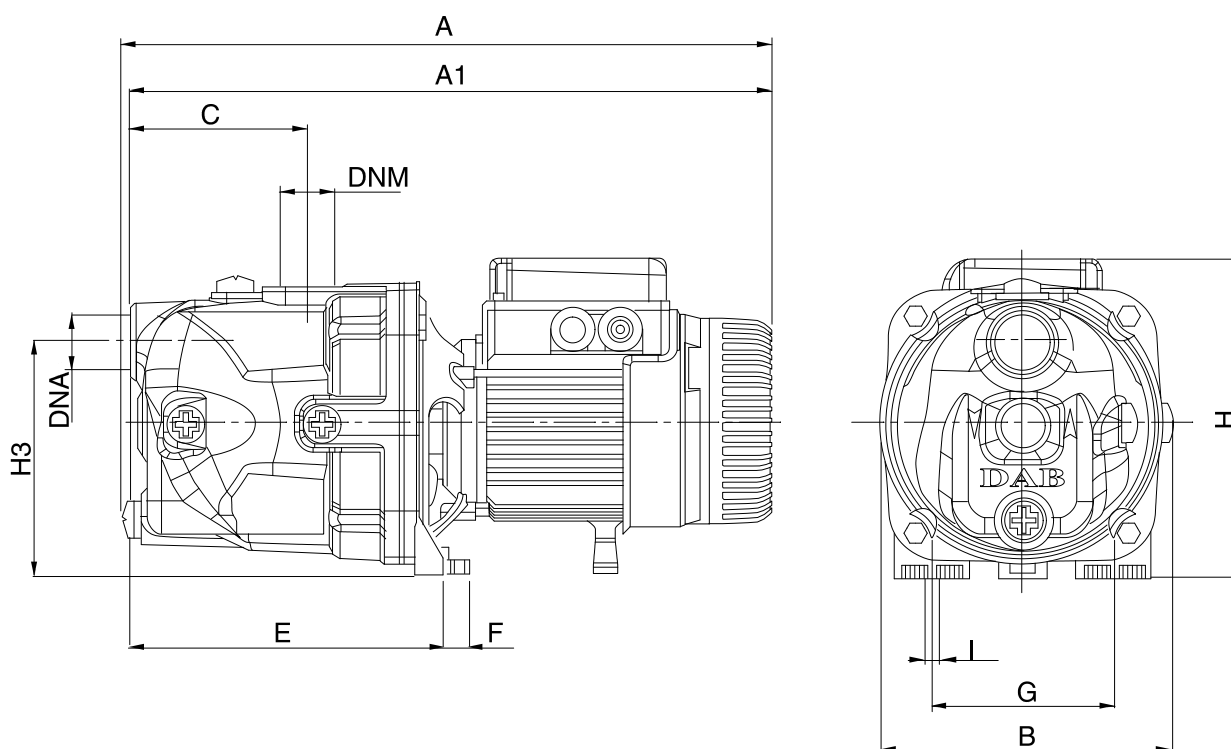

JET 112 T IE3

Curve tolerance according to ISO 9906

Suction side
1" G
0,6 MPa

Discharge side
1" G
0,6 MPa

Flow :

Head :

Rated speed:
2.750 1/min

MAIN_PROJECT_TITLE

Receiver

From

Company
Reference
Address
Phone
Fax
E-mail

JET 112 T IE3

Dimensions in mm

Pump connection

1	A	430	1 Ø	9			
2	A1	425					
3	B	178					Suction
4	C	108					1" G
5	DNA	1" G					0,6 MPa
6	DNM	1" G					
7	E	192					Discharge
8	F	14					1" G
9	G	111					0,6 MPa
10	H	203					
11	H3	144					